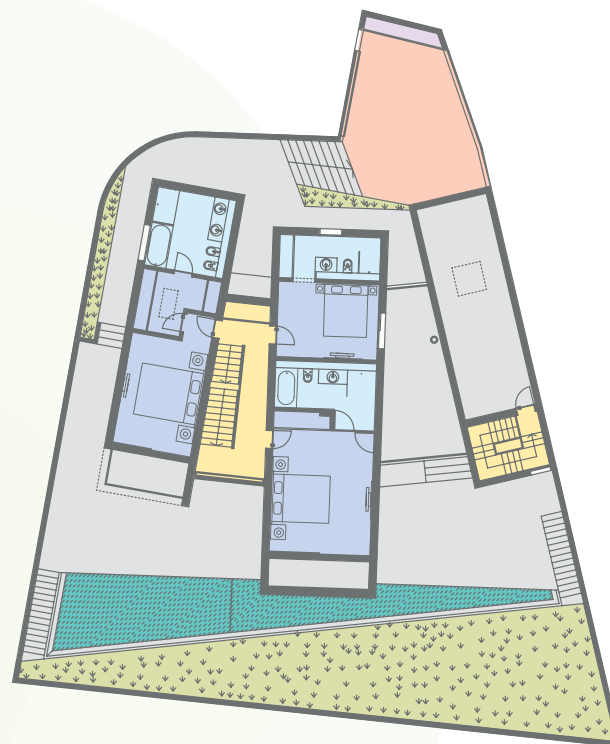

VILA VITA
COLLECTION

VILLA MAR AZUL

MAIN ENTRANCE
FLOOR

UPPER FLOOR

LOWER FLOOR

- | | | | |
|--|----------------------|---|-----------------|
|  | Living / Dining room |  | Private terrace |
|  | Bedroom |  | Pool |
|  | Bathroom |  | Garden |
|  | Kitchen |  | Garage |
|  | Hall / Common area |  | Storage |
|  | Office | | |

FLOORPLAN

- 6 Bedrooms
- 7 Bathrooms (5 ensuite)
- 2 Kitchens
- 2 Living rooms
- 1 Dining room
- Private Terraces
- Pool (heating available)
- Garage

Surface Area: 390m²

ADS_24566

Luxury Villas & Residences