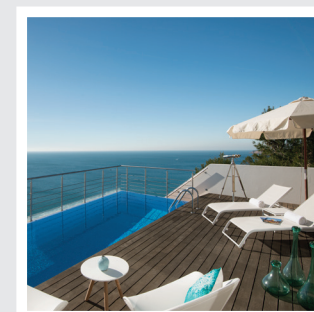

FLOORPLAN

- 6 Bedrooms
- 7 Bathrooms (5 ensuite)
- 2 Kitchens
- 2 Living rooms
- 1 Dining room
- Private Terraces
- Pool (heating available)
- Garage

Surface Area: 390m²

ADS_24566

Luxury Villas & Residences