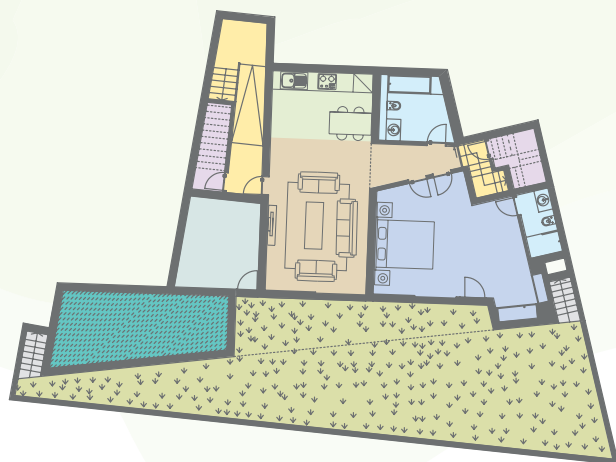

VILA VITA
COLLECTION

VILLA MAR AZUL

MAIN ENTRANCE
FLOOR

UPPER FLOOR

LOWER FLOOR

- | | | | |
|--|----------------------|---|-----------------|
|  | Living / Dining room |  | Private terrace |
|  | Bedroom |  | Pool |
|  | Bathroom |  | Garden |
|  | Kitchen |  | Garage |
|  | Hall / Common area |  | Storage |
|  | Office | | |

FLOORPLAN

- 6 Bedrooms
- 7 Bathrooms (5 ensuite)
- 2 Kitchens
- 2 Living rooms
- 1 Dining room
- Private Terraces
- Pool (heating available)
- Garage

Surface Area: 390m²

ADS_24566

Luxury Villas & Residences