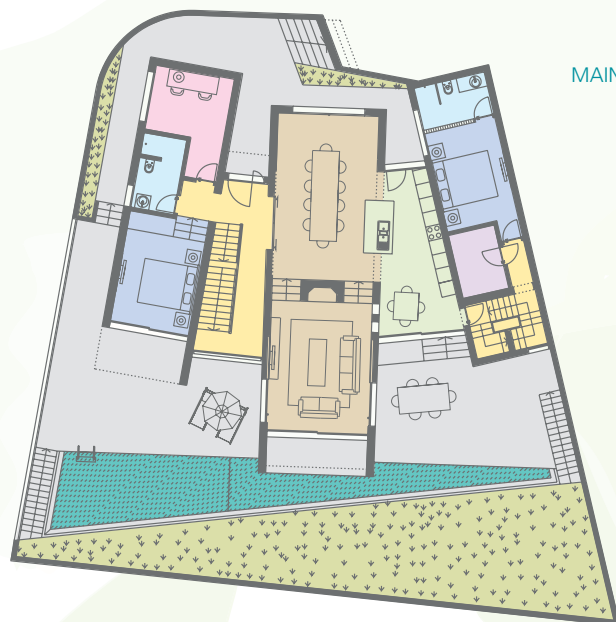

VILA VITA
COLLECTION

VILLA MAR AZUL

MAIN ENTRANCE
FLOOR

UPPER FLOOR

LOWER FLOOR

- | | | | |
|--|----------------------|---|-----------------|
|  | Living / Dining room |  | Private terrace |
|  | Bedroom |  | Pool |
|  | Bathroom |  | Garden |
|  | Kitchen |  | Garage |
|  | Hall / Common area |  | Storage |
|  | Office | | |

FLOORPLAN

- 6 Bedrooms
- 7 Bathrooms (5 ensuite)
- 2 Kitchens
- 2 Living rooms
- 1 Dining room
- Private Terraces
- Pool (heating available)
- Garage

Surface Area: 390m²

ADS_24566

Luxury Villas & Residences